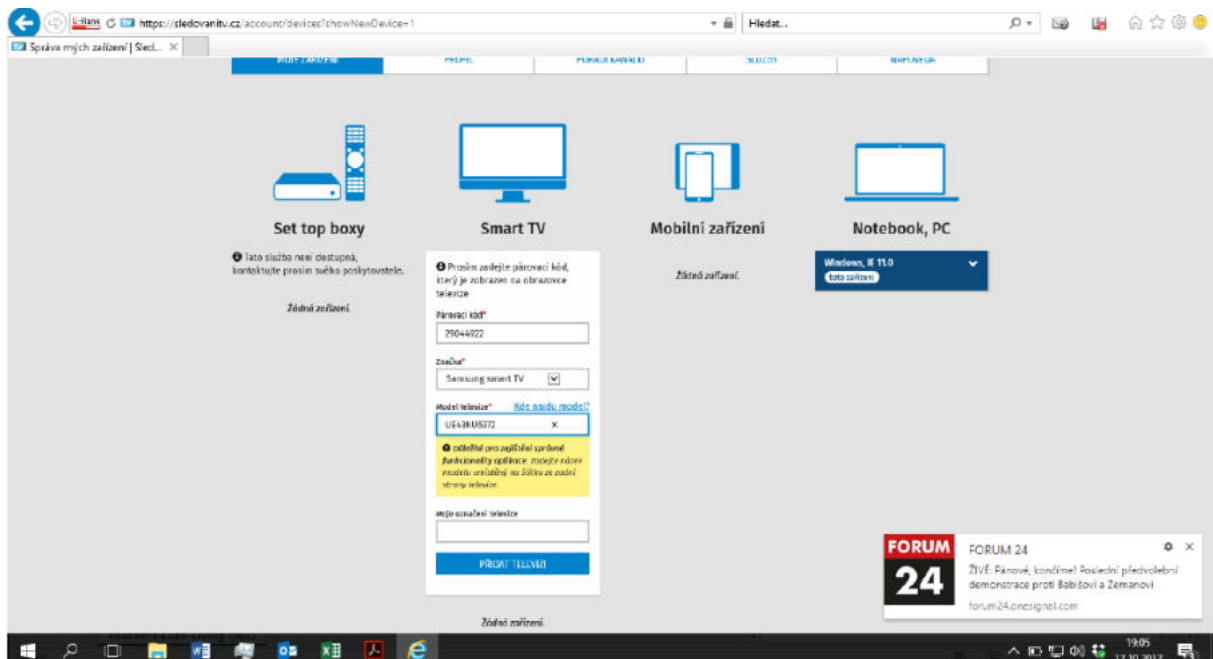

Fill in the form with the pairing code, TV brand - SAMSUNG and the TV model. For a 43-inch TV, fill in UE43KU6372, for a 55-inch TV, fill in UE55KU6072 and click ADD TV.