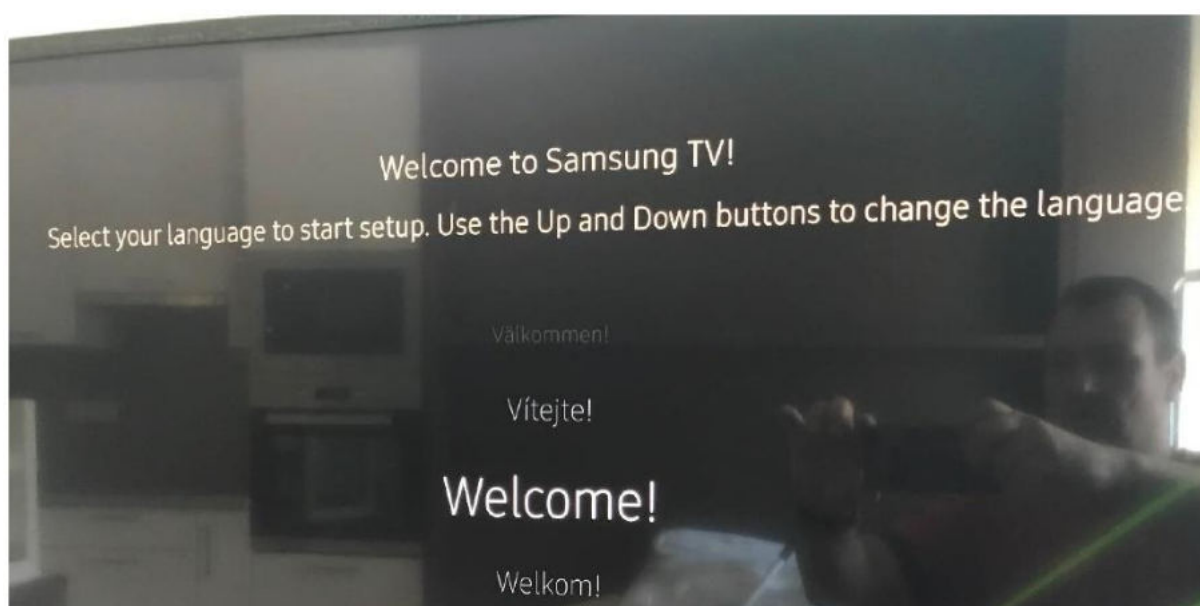

Sledovanitv.cz App on Samsung TV in Luka Living – activation guide

For online viewing of the TV it is necessary to follow these steps:

- **Samsung account registration**
- **Sign in to sledovanitv.cz**
- **Payment for sledovanitv.cz service using a promo voucher**
- **Downloading and activation of the sledovanitv.cz app in your smart TV**

Samsung account registration

After turning the TV on, select your language to start setup. Use the Up and Down button to change the language, confirm by pressing OK.

The TV is connected to the Internet via cable, an information screen appears.