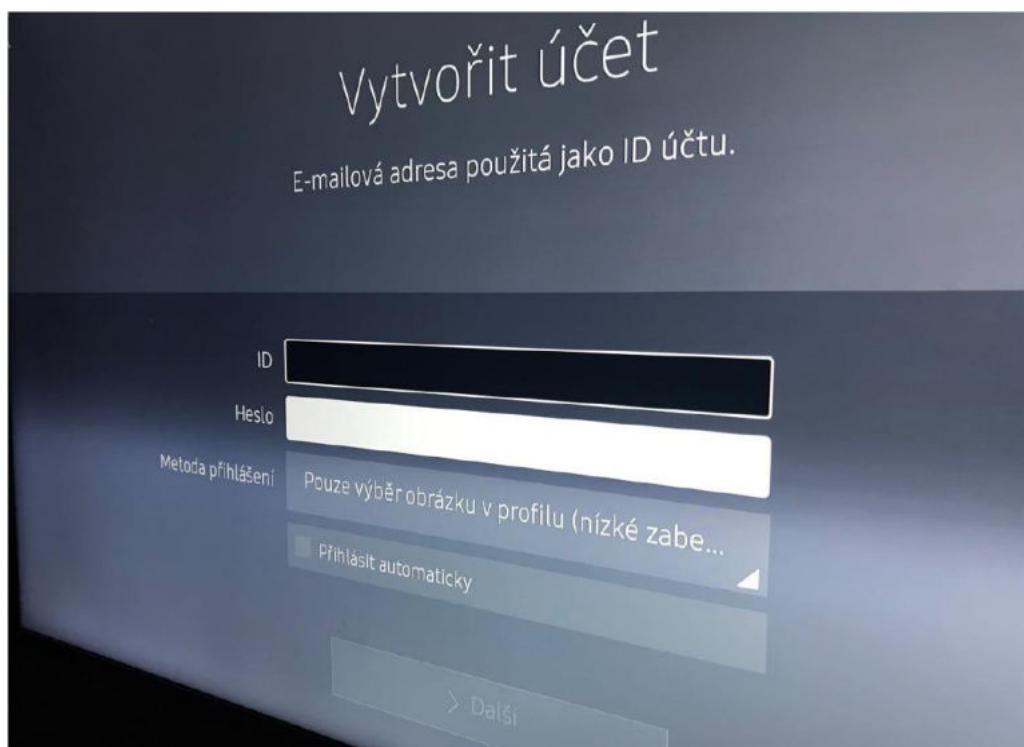

Samsung account registration

After turning the TV on, select your language to start setup. Use the Up and Down button to change the language, confirm by pressing OK.

The TV is connected to the Internet via cable, an information screen appears.

If the TV does not connect to internet automatically by cable, you will be prompted to connect to WiFi. In this case, contact the building maintenance to check the connection.

Agree to the terms of processing personal information and data and press OK.

Log in if you already have a Samsung account, otherwise continue by creating a new account (Sign in).

Confirm that you are over 18 years old.

To create a new account, it is necessary to accept the terms of service.

Fill-in your e-mail address as a login ID and choose a password.

After filling all required fields, select a profile picture of your preference to identify your account.

Vyberte svou zemi

Kde se díváte na televizi?