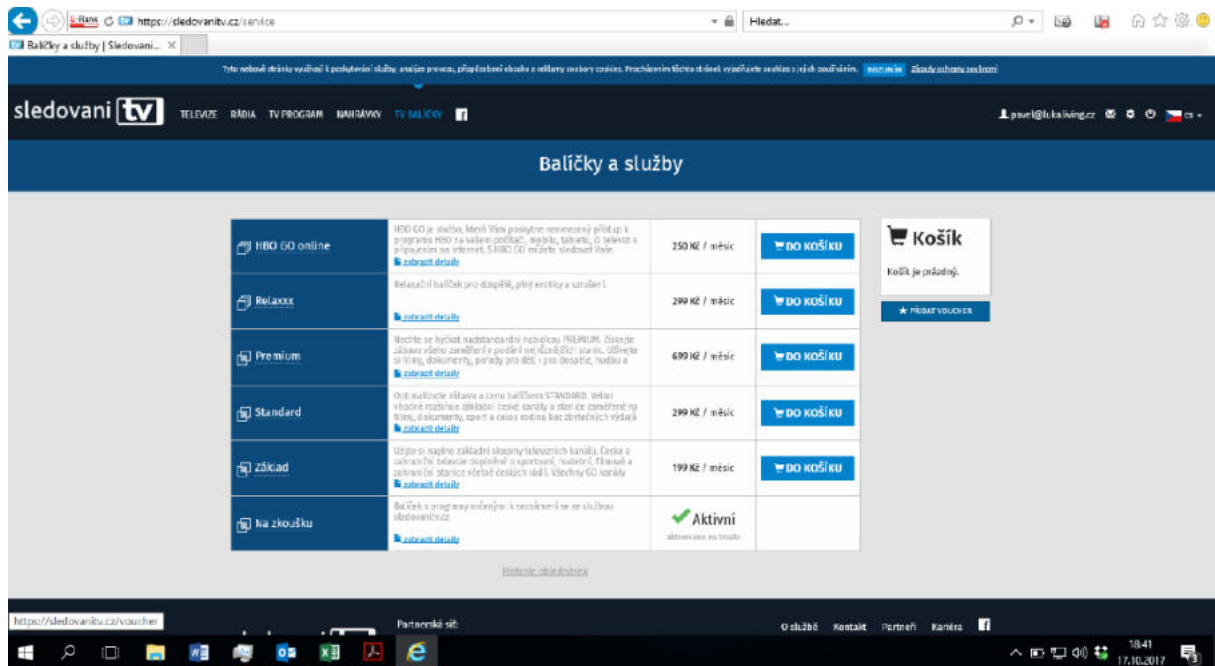

telefon

18:39
17.10.2017

Select a free trial option and click Register.

The TV starts playing on your computer screen.

Click the TV Packages menu item and click the Add VOUCHER button below the shopping bag icon.