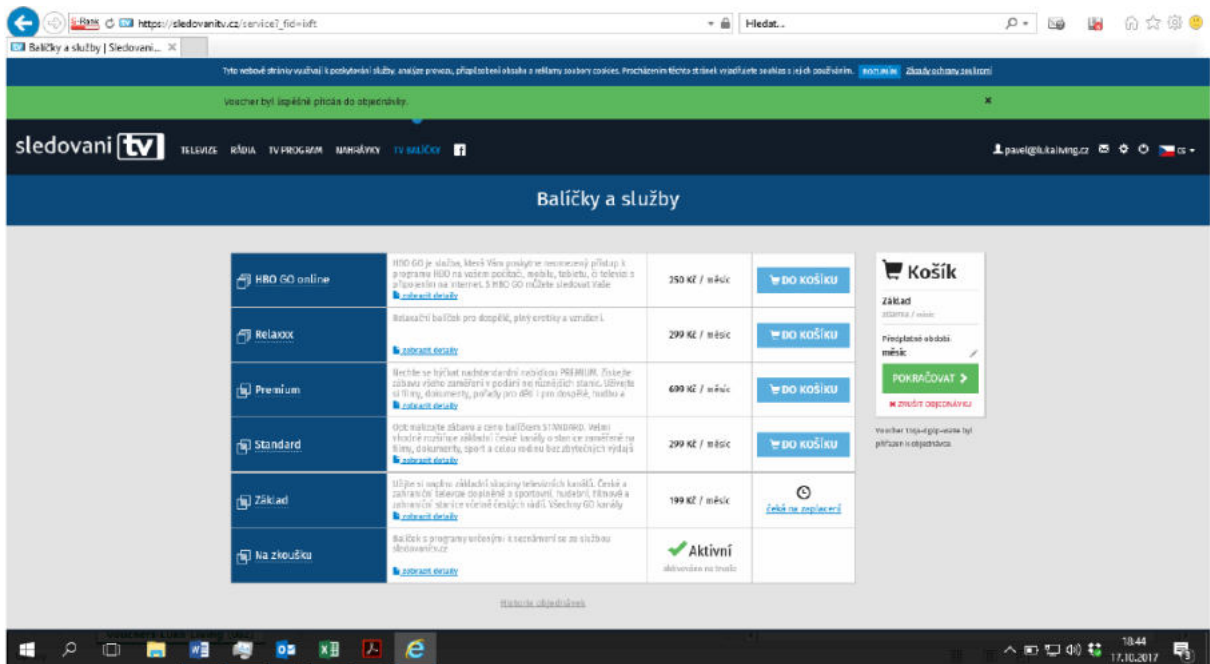

Choose Basic and click on Continue. Review the order, then click on Finish order.