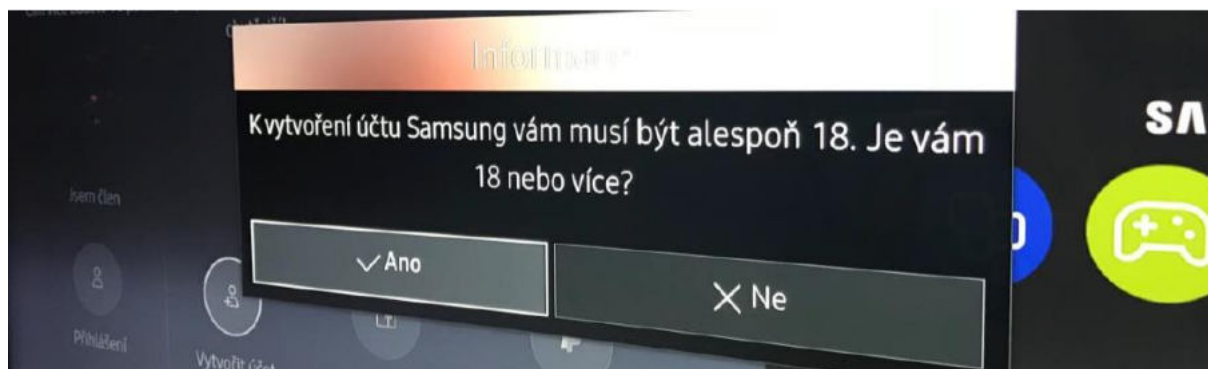

Confirm that you are over 18 years old.