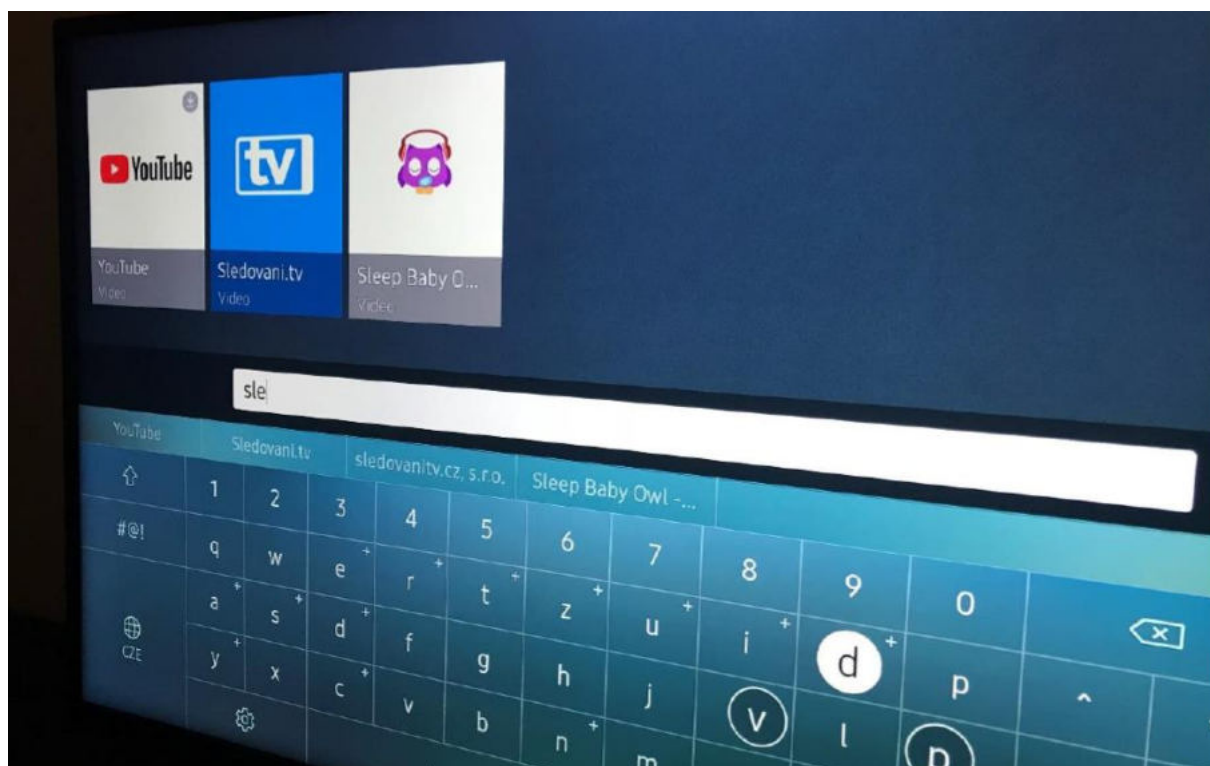

Turn the TV on and use the Up and Down buttons to move to the bottom bar of the applications until you reach APPS.

Click on Search – magnifier icon at the top right.

When you type in "sle", you will see the sledovani.tv app, select and download it to your TV. After opening the app, you will find a pairing code that you have to fill in at sledovantv.cz on your computer.