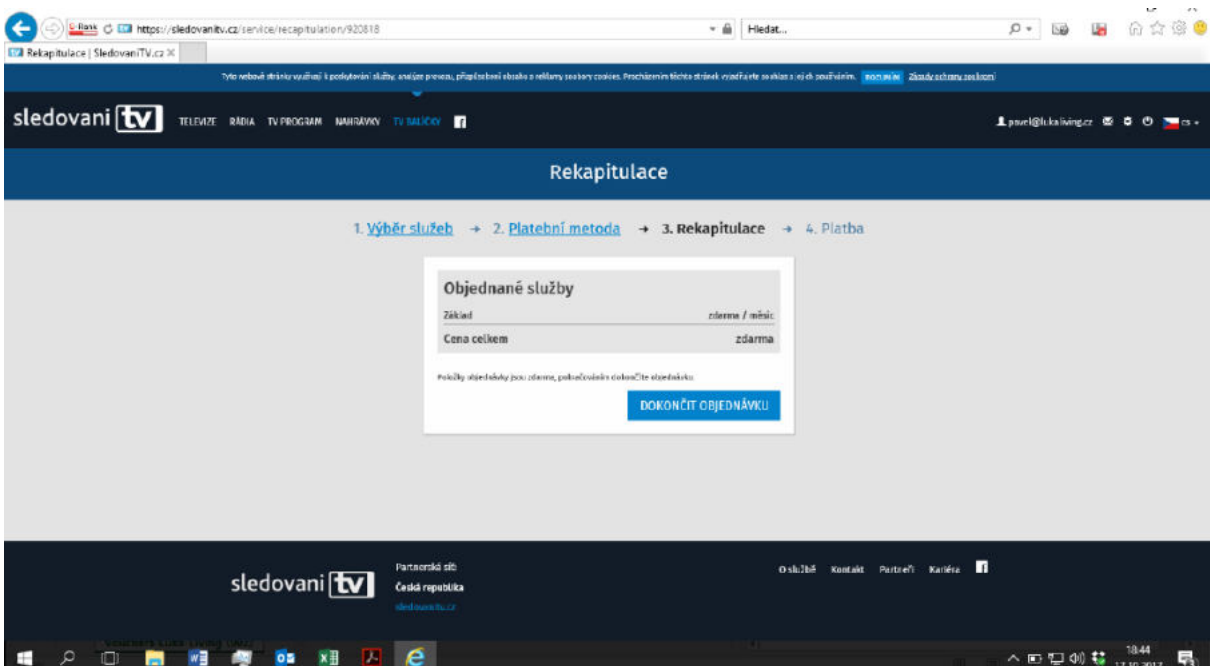

telefon

18:39
17.10.2017

Select a free trial option and click Register.

The TV starts playing on your computer screen.

Click the TV Packages menu item and click the Add VOUCHER button below the shopping bag icon.

Take the voucher you received from us, fill in the voucher number and click on Activate.

Choose Basic and click on Continue. Review the order, then click on Finish order.

https://sledovani.tv/service/order/920816