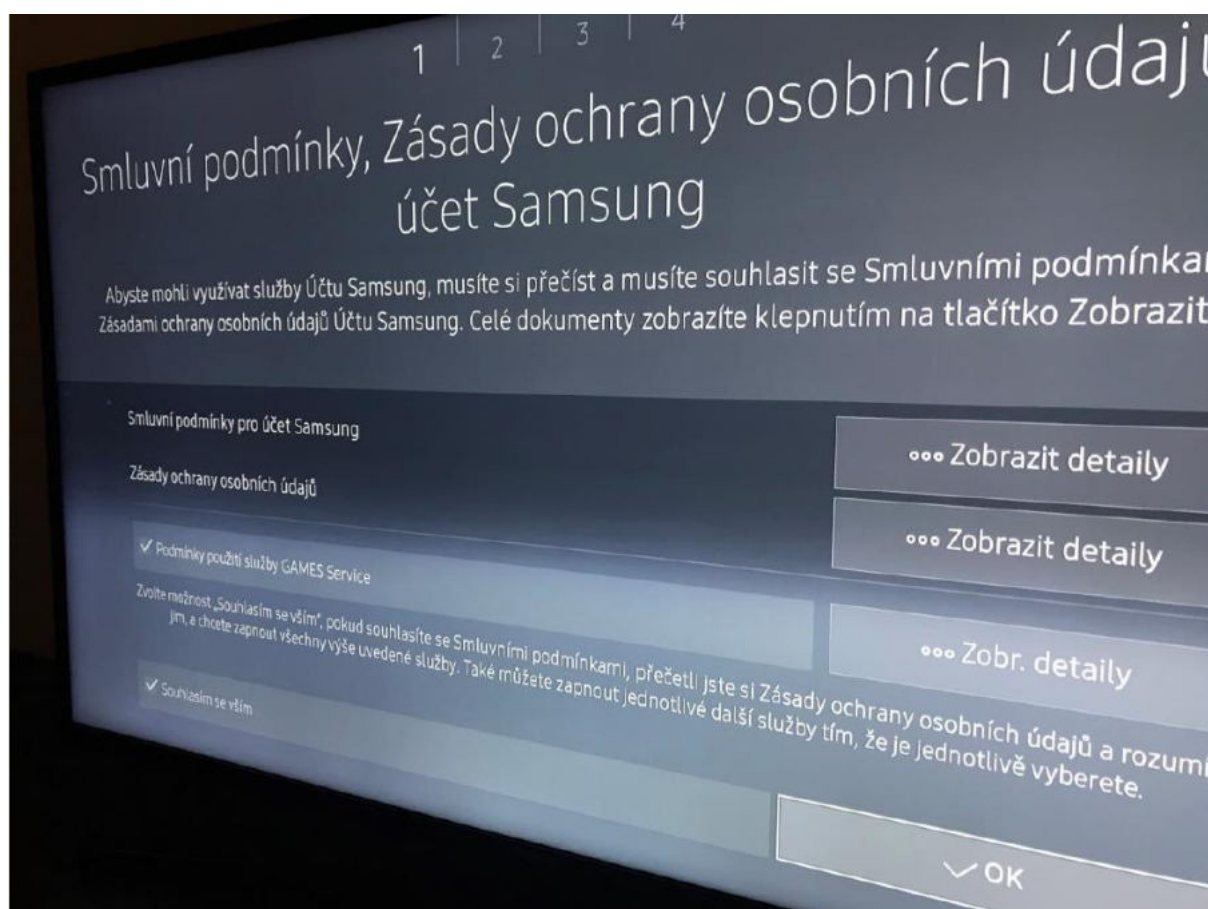

To create a new account, it is necessary to accept the terms of service.