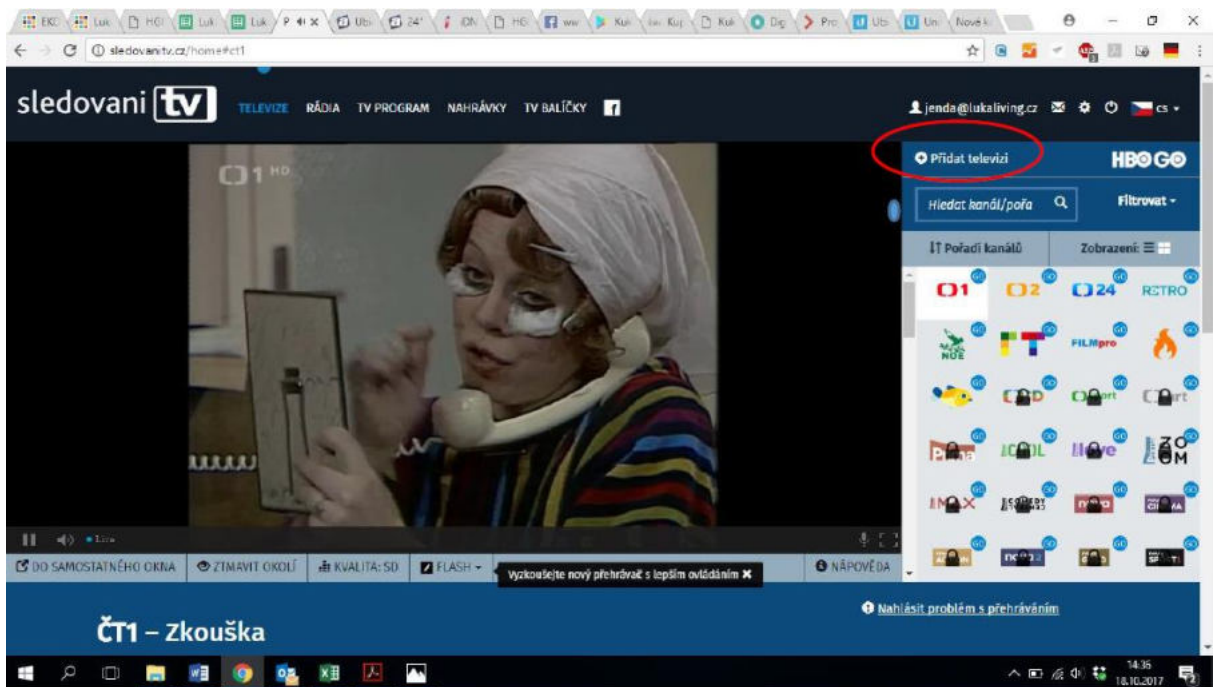

Go to www sledovani tv cz and click on Add TV.