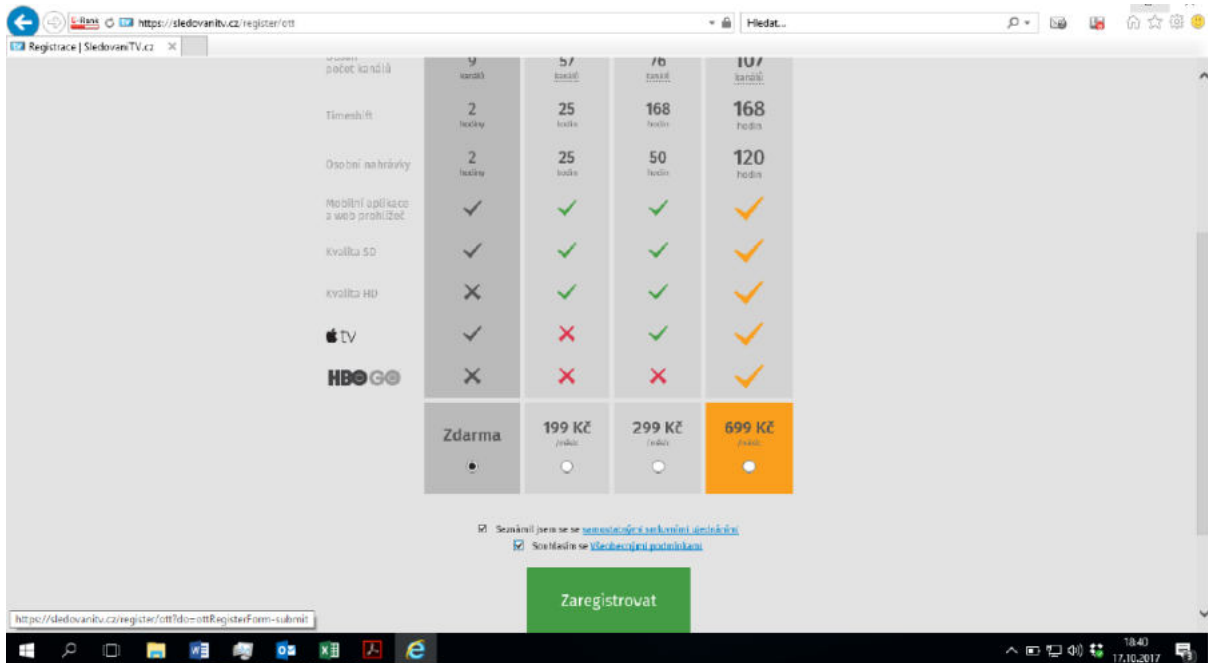

telefon

18:39
17.10.2017

Select a free trial option and click Register.

The TV starts playing on your computer screen.

Click the TV Packages menu item and click the Add VOUCHER button below the shopping bag icon.