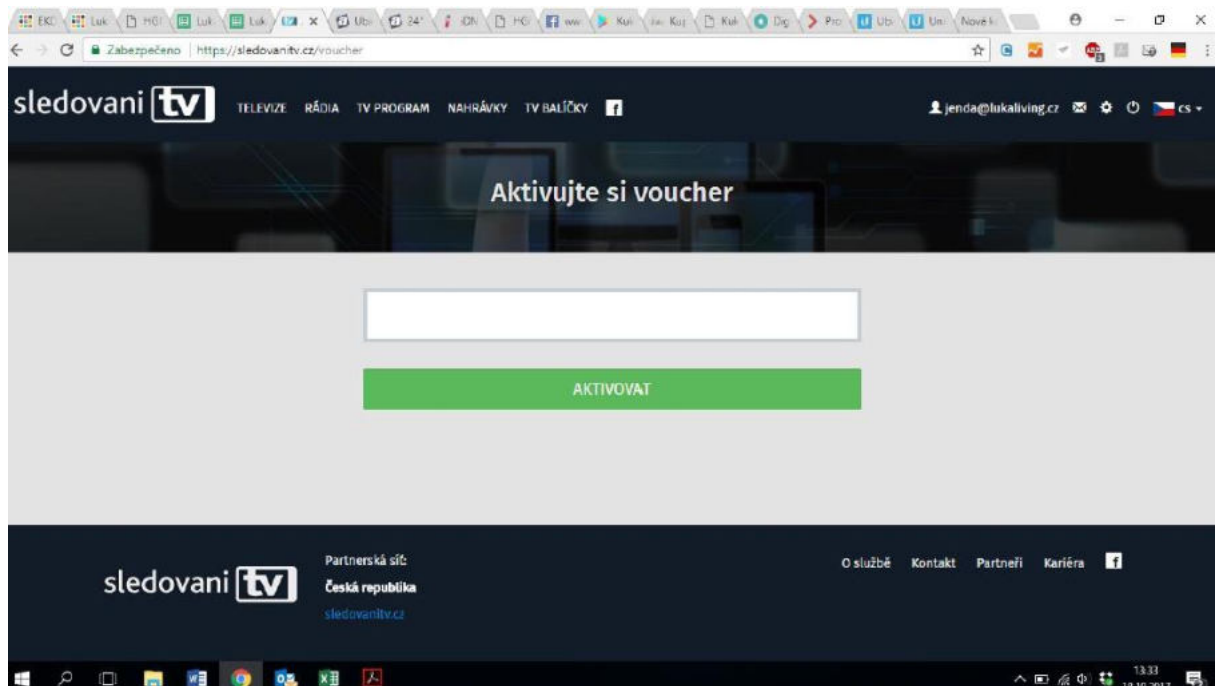

telefon

18:39
17.10.2017

Select a free trial option and click Register.

The TV starts playing on your computer screen.

Click the TV Packages menu item and click the Add VOUCHER button below the shopping bag icon.

Take the voucher you received from us, fill in the voucher number and click on Activate.

Choose Basic and click on Continue. Review the order, then click on Finish order.

https://sledovani.tv/service/order/920816