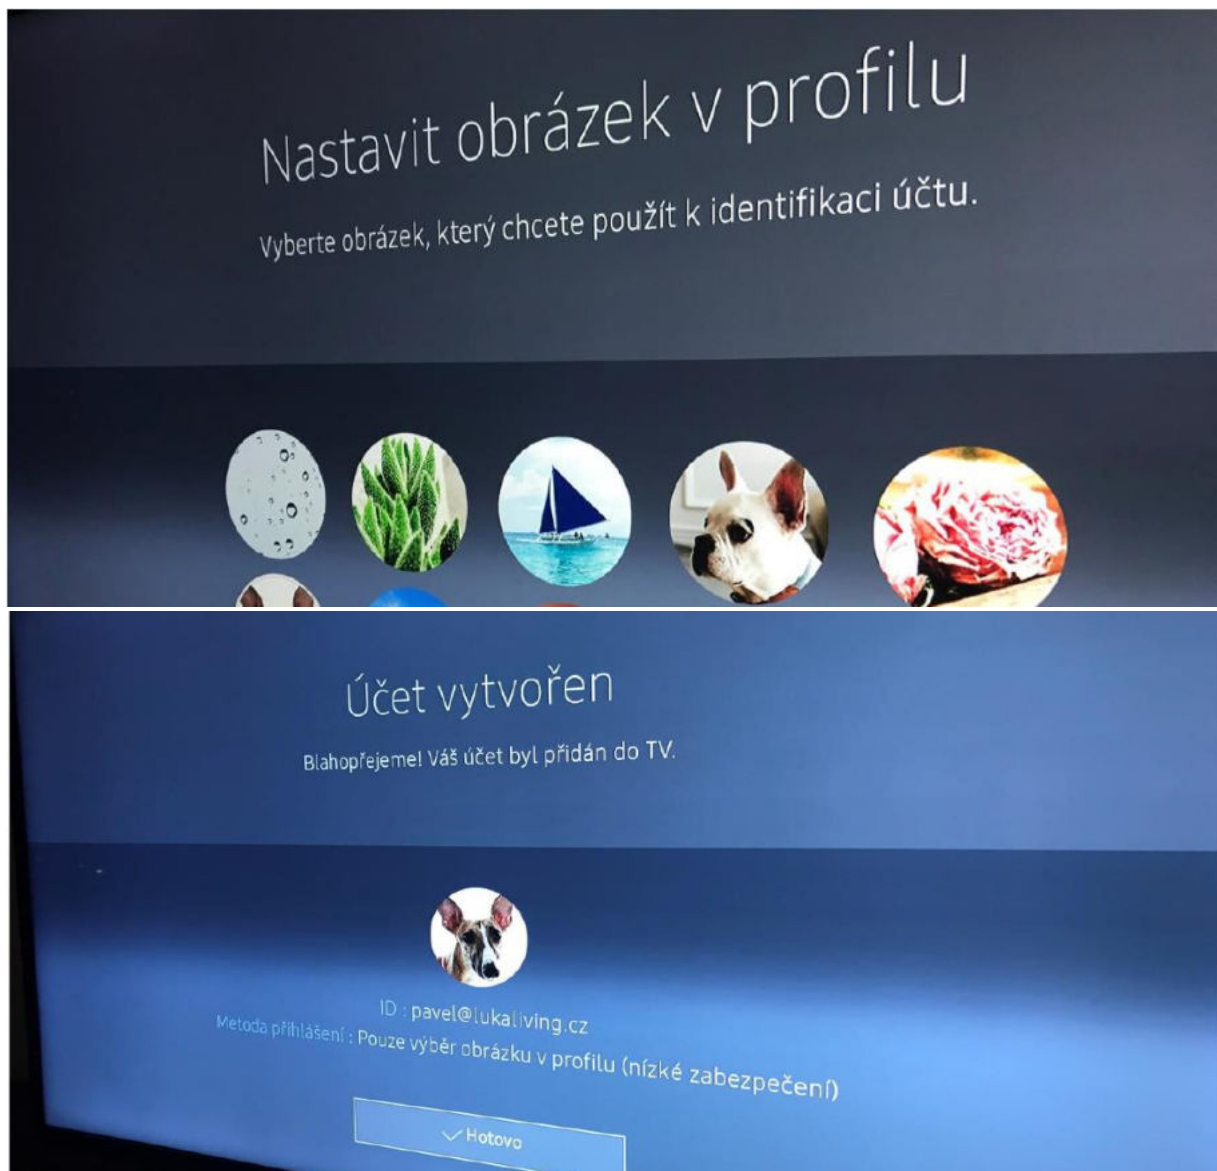

Samsung account registration

After turning the TV on, select your language to start setup. Use the Up and Down button to change the language, confirm by pressing OK.

The TV is connected to the Internet via cable, an information screen appears.

If the TV does not connect to internet automatically by cable, you will be prompted to connect to WiFi. In this case, contact the building maintenance to check the connection.

Agree to the terms of processing personal information and data and press OK.

Fill-in your e-mail address as a login ID and choose a password.

After filling all required fields, select a profile picture of your preference to identify your account.

Vyberte svou zemi

Kde se díváte na televizi?