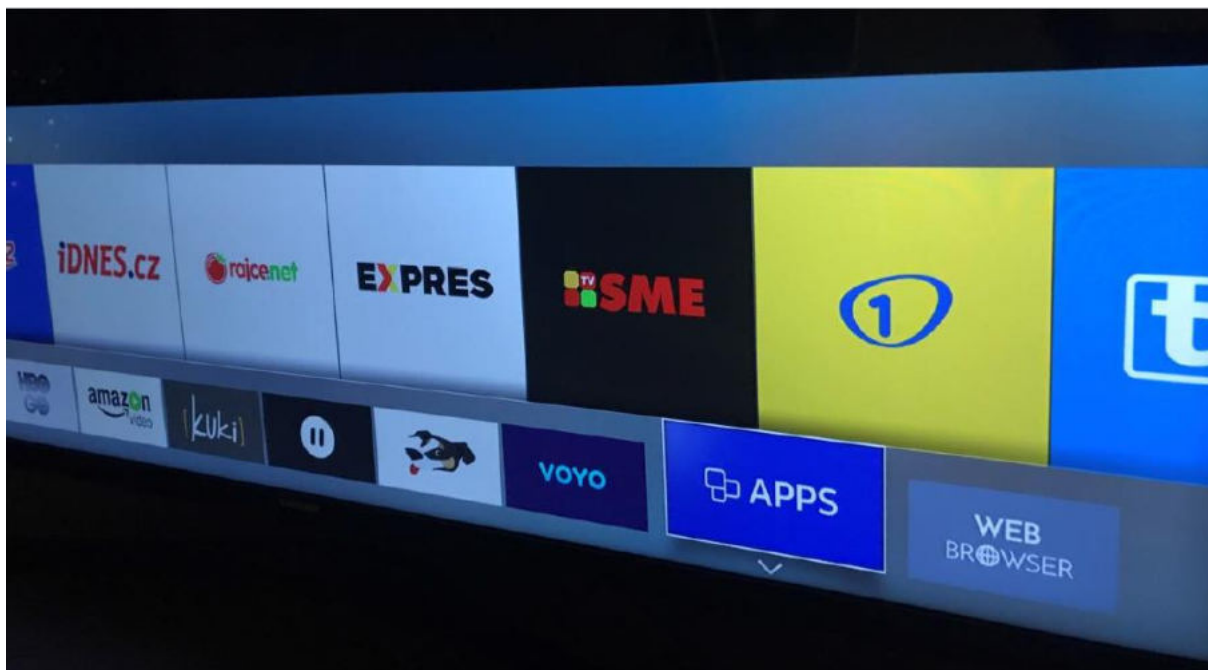

Turn the TV on and use the Up and Down buttons to move to the bottom bar of the applications until you reach APPS.

Click on Search – magnifier icon at the top right.

When you type in "sle", you will see the sledovani.tv app, select and download it to your TV. After opening the app, you will find a pairing code that you have to fill in at sledovantv.cz on your computer.