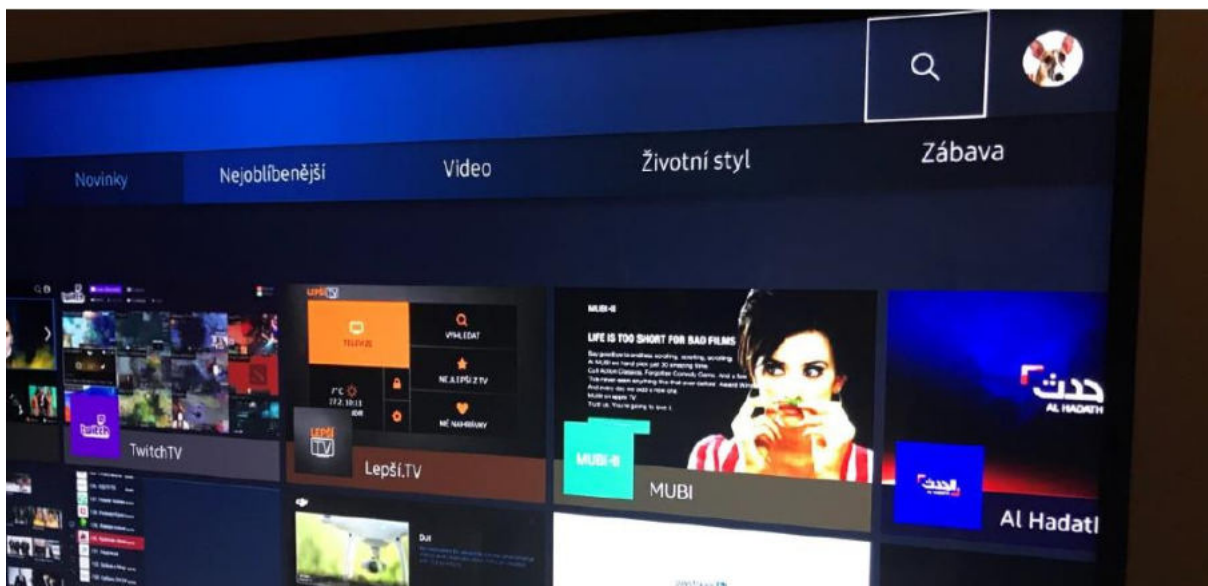

Turn the TV on and use the Up and Down buttons to move to the bottom bar of the applications until you reach APPS.

Click on Search – magnifier icon at the top right.

When you type in "sle", you will see the sledovani.tv app, select and download it to your TV. After opening the app, you will find a pairing code that you have to fill in at sledovantv.cz on your computer.