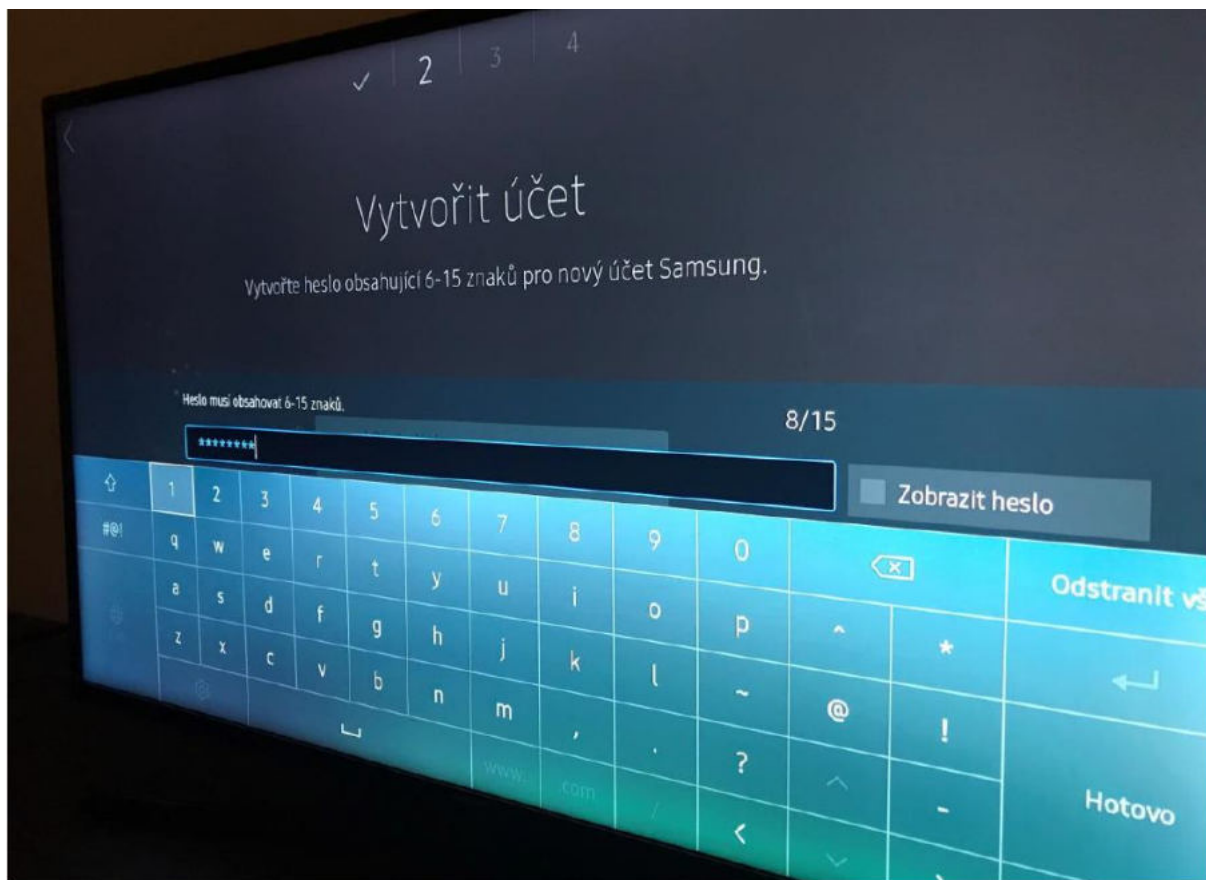

Fill-in your e-mail address as a login ID and choose a password.

After filling all required fields, select a profile picture of your preference to identify your account.

Vyberte svou zemi

Kde se díváte na televizi?