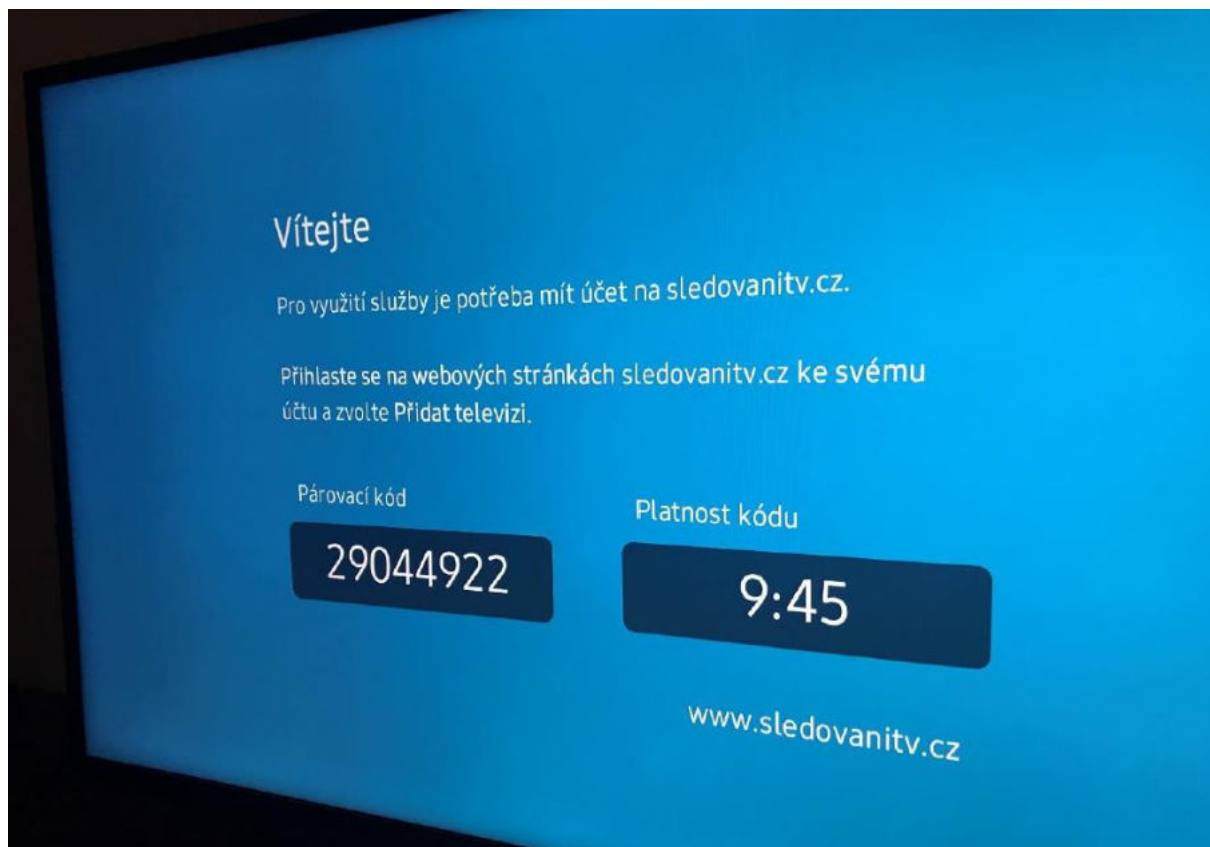

Turn the TV on and use the Up and Down buttons to move to the bottom bar of the applications until you reach APPS.

Click on Search – magnifier icon at the top right.

When you type in "sle", you will see the sledovani.tv app, select and download it to your TV. After opening the app, you will find a pairing code that you have to fill in at sledovantv.cz on your computer.