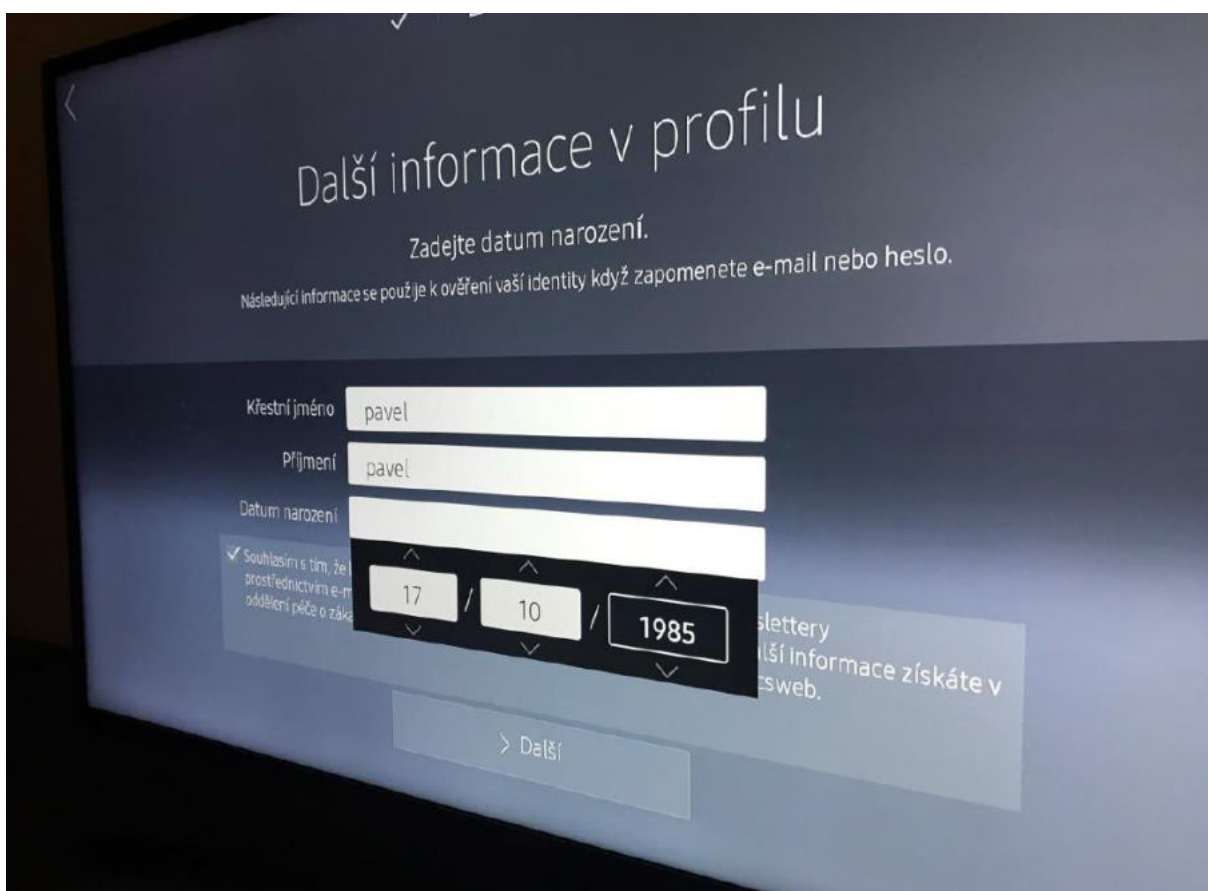

If the TV does not connect to internet automatically by cable, you will be prompted to connect to WiFi. In this case, contact the building maintenance to check the connection.

Agree to the terms of processing personal information and data and press OK.

Log in if you already have a Samsung account, otherwise continue by creating a new account (Sign in).

Confirm that you are over 18 years old.

To create a new account, it is necessary to accept the terms of service.

Fill-in your e-mail address as a login ID and choose a password.

After filling all required fields, select a profile picture of your preference to identify your account.

Vyberte svou zemi

Kde se díváte na televizi?