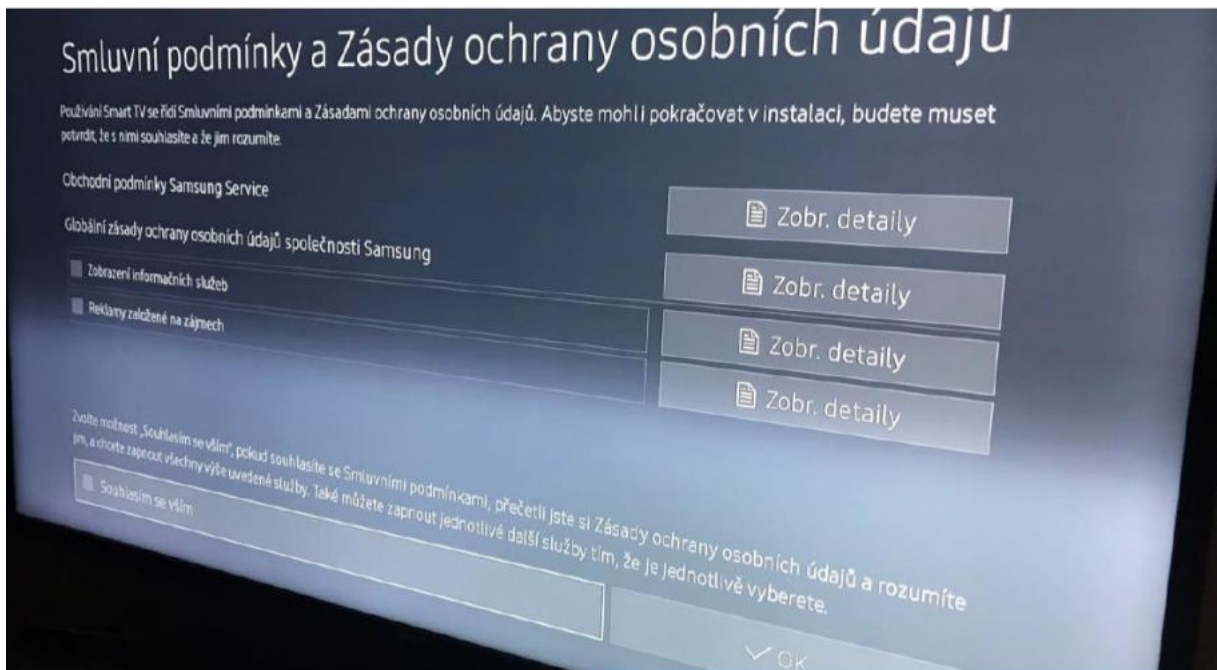

Sledovanitv.cz App on Samsung TV in Luka Living – activation guide

For online viewing of the TV it is necessary to follow these steps:

- **Samsung account registration**
- **Sign in to sledovanitv.cz**
- **Payment for sledovanitv.cz service using a promo voucher**
- **Downloading and activation of the sledovanitv.cz app in your smart TV**

Samsung account registration

After turning the TV on, select your language to start setup. Use the Up and Down button to change the language, confirm by pressing OK.

The TV is connected to the Internet via cable, an information screen appears.

If the TV does not connect to internet automatically by cable, you will be prompted to connect to WiFi. In this case, contact the building maintenance to check the connection.

Agree to the terms of processing personal information and data and press OK.